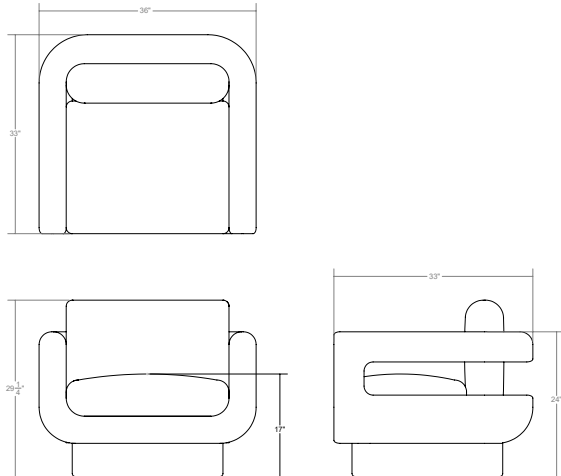

Finishes
Upholstered in Ficari fabric or leather

Vuoto Lounge Chair

Customization
Available on request
Subject to review by Ficari

Product Dimensions
33" D x 36" W x 29.25" H
17" Seat Height

Net Weight
70lbs

Packaged Dimensions
36" x 40" x 36"

Packaged Weight
85lbs

Designer
Andrew Morson

Required Yardage

COM: 10 YD
COL: 180 SF

Certifications
Foam CAL TB-117-2013

Sustainability
Foam Free Packaging
FSC Hardwoods

Interior Cushioning
Other foam types are available
upon request