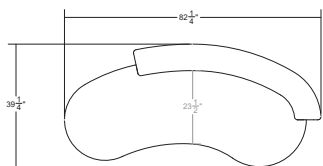

Rene Sofa

Finishes
Upholstered in Ficari fabric or leather

Customization
Custom sizes available on request
Subject to review by Ficari

Product Dimensions
39.25" D x 82.25 W x 30" H
18" Seat Height

Net Weight
200lbs

Packaged Dimensions
110" x 44" x 32"

Packaged Weight
210lbs

Designer
Andrew Morson

Required Yardage
COM: 12 YD
COL: 216 SF

Certifications
Foam CAL TB-117-2013

Sustainability
Foam Free Packaging
FSC Hardwoods