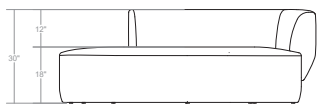

Rene Sofa

Finishes
Upholstered in Ficari fabric or leather

Customization
Custom sizes available on request
Subject to review by Ficari

Product Dimensions
39.25" D x 82.25 W x 30" H
18" Seat Height

Net Weight
200lbs

Packaged Dimensions
110" x 44" x 32"

Packaged Weight
210lbs

Designer
Andrew Morson

Required Yardage
COM: 12 YD
COL: 216 SF

Certifications
Foam CAL TB-117-2013

Sustainability
Foam Free Packaging
FSC Hardwoods