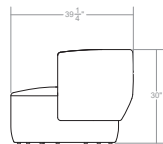

Rene Sofa

Finishes
Upholstered in Ficari fabric or leather

Customization
Custom sizes available on request
Subject to review by Ficari

Product Dimensions
39.25" D x 82.25 W x 30" H
18" Seat Height

Net Weight
200lbs

Packaged Dimensions
110" x 44" x 32"

Packaged Weight
210lbs

Designer
Andrew Morson

Required Yardage
COM: 12 YD
COL: 216 SF

Certifications
Foam CAL TB-117-2013

Sustainability
Foam Free Packaging
FSC Hardwoods