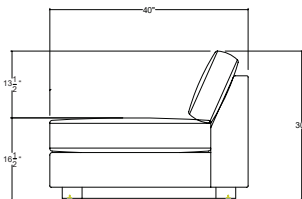

## Rambler Sectional Sofa

**Finishes**  
Upholstered in Ficari fabric or leather

**Customization**  
Custom sizes available on request  
Subject to review by Ficari

**Product Dimensions**  
72" D x 99" W x 30" H  
16.5" Seat Height

**Net Weight**

**Packaged Dimensions**

**Packaged Weight**

**Designer**  
Andrew Morson

**Required Yardage**  
COM: 20 YD  
COL: 360 SF

**Certifications**  
Foam CAL TB-117-2013

**Sustainability**  
Foam Free Packaging  
FSC Hardwoods

## Modular Components

**Armless Middle Element**  
COM: 4 YDS COL: 72 SF

**Corner Element**  
COM: 5 YDS COL: 90 SF

**End Element with Arm L/R**  
COM: 5 YDS COL: 90 SF

**Chaise Element**  
COM: 10 YDS COL: 180 SF

## Sectional Configurations

Sectional Sofa R/L  
COM: 20 YDS COL: 360 SF

U Shape Sofa  
COM: 36 YDS COL: 648 SF

Corner Sectional  
COM: 20 YDS COL: 360 SF