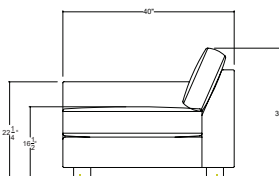

## Rambler Sectional Sofa

**Finishes**  
Upholstered in Ficari fabric or leather

**Customization**  
Custom sizes available on request  
Subject to review by Ficari

**Product Dimensions**  
72" D x 99" W x 30" H  
16.5" Seat Height

**Net Weight**

**Packaged Dimensions**

**Packaged Weight**

**Designer**  
Andrew Morson

**Required Yardage**  
COM: 20 YD  
COL: 360 SF

**Certifications**  
Foam CAL TB-117-2013

**Sustainability**  
Foam Free Packaging  
FSC Hardwoods

## Modular Components

**Armless Middle Element**  
COM: 4 YDS COL: 72 SF

**Corner Element**  
COM: 5 YDS COL: 90 SF

**End Element with Arm L/R**  
COM: 5 YDS COL: 90 SF

**Chaise Element**  
COM: 10 YDS COL: 180 SF

## Sectional Configurations

Sectional Sofa R/L  
COM: 20 YDS COL: 360 SF

U Shape Sofa  
COM: 36 YDS COL: 648 SF

Corner Sectional  
COM: 20 YDS COL: 360 SF