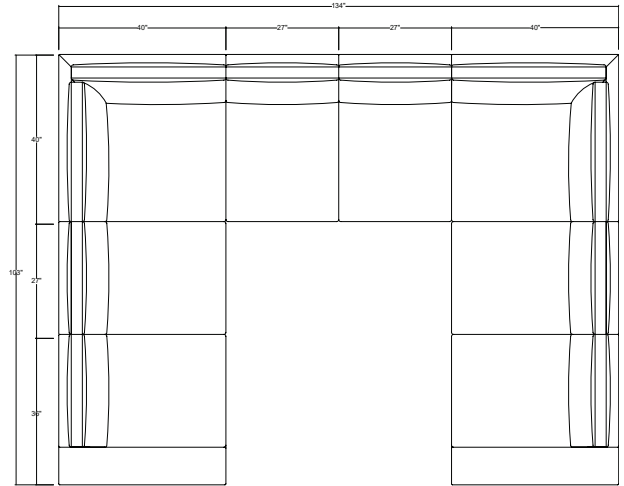

## Rambler Sectional Sofa

**Finishes**  
Upholstered in Ficari fabric or leather

**Customization**  
Custom sizes available on request  
Subject to review by Ficari

**Product Dimensions**  
72" D x 99" W x 30" H  
16.5" Seat Height

## Modular Components

**Armless Middle Element**  
COM: 4 YDS COL: 72 SF

**Corner Element**  
COM: 5 YDS COL: 90 SF

**End Element with Arm L/R**  
COM: 5 YDS COL: 90 SF

**Chaise Element**  
COM: 10 YDS COL: 180 SF

## Sectional Configurations

Sectional Sofa R/L  
COM: 20 YDS COL: 360 SF

U Shape Sofa  
COM: 36 YDS COL: 648 SF

Corner Sectional  
COM: 20 YDS COL: 360 SF