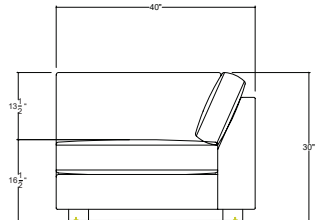

## Rambler Sectional Sofa

**Finishes**  
Upholstered in Ficari fabric or leather

**Customization**  
Custom sizes available on request  
Subject to review by Ficari

**Product Dimensions**  
72" D x 99" W x 30" H  
16.5" Seat Height

**Net Weight**

**Packaged Dimensions**

**Packaged Weight**

**Designer**  
Andrew Morson

**Required Yardage**  
COM: 20 YD  
COL: 360 SF

**Certifications**  
Foam CAL TB-117-2013

**Sustainability**  
Foam Free Packaging  
FSC Hardwoods

## Modular Components

**Armless Middle Element**  
COM: 4 YDS COL: 72 SF

**Corner Element**  
COM: 5 YDS COL: 90 SF

**End Element with Arm L/R**  
COM: 5 YDS COL: 90 SF

**Chaise Element**  
COM: 10 YDS COL: 180 SF

## Sectional Configurations

Sectional Sofa R/L  
COM: 20 YDS COL: 360 SF

U Shape Sofa  
COM: 36 YDS COL: 648 SF

Corner Sectional  
COM: 20 YDS COL: 360 SF