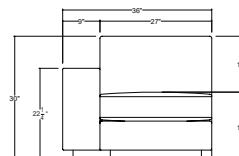

End Element with Arm L/R
COM: 5 YDS COL: 90 SF

Chaise Element
COM: 10 YDS COL: 180 SF