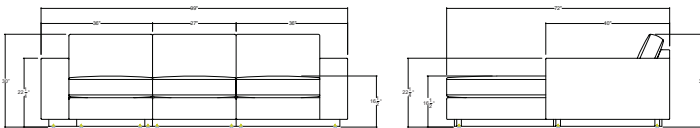

## Rambler Sectional Sofa

**Finishes**  
Upholstered in Ficari fabric or leather

**Customization**  
Custom sizes available on request  
Subject to review by Ficari

**Product Dimensions**  
72" D x 99" W x 30" H  
16.5" Seat Height

**Net Weight**

**Packaged Dimensions**

**Packaged Weight**

**Designer**  
Andrew Morson

**Required Yardage**  
COM: 20 YD  
COL: 360 SF

**Certifications**  
Foam CAL TB-117-2013

**Sustainability**  
Foam Free Packaging  
FSC Hardwoods

## Sectional Configurations

Sectional Sofa R/L  
COM: 20 YDS COL: 360 SF

U Shape Sofa  
COM: 36 YDS COL: 648 SF

Corner Sectional  
COM: 20 YDS COL: 360 SF