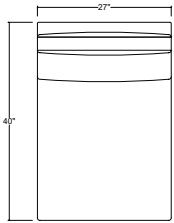

## Rambler Sectional Sofa

**Finishes**  
Upholstered in Ficari fabric or leather

**Customization**  
Custom sizes available on request  
Subject to review by Ficari

**Product Dimensions**  
72" D x 99" W x 30" H  
16.5" Seat Height

**Net Weight**

**Packaged Dimensions**

**Packaged Weight**

**Designer**  
Andrew Morson

**Required Yardage**  
COM: 20 YD  
COL: 360 SF

**Certifications**  
Foam CAL TB-117-2013

**Sustainability**  
Foam Free Packaging  
FSC Hardwoods

## Modular Components

**Armless Middle Element**  
COM: 4 YDS COL: 72 SF

**Corner Element**  
COM: 5 YDS COL: 90 SF

**End Element with Arm L/R**  
COM: 5 YDS COL: 90 SF

**Chaise Element**  
COM: 10 YDS COL: 180 SF

## Sectional Configurations

Sectional Sofa R/L  
COM: 20 YDS COL: 360 SF

U Shape Sofa  
COM: 36 YDS COL: 648 SF

Corner Sectional  
COM: 20 YDS COL: 360 SF