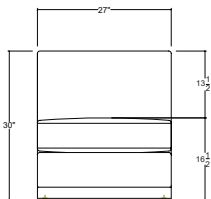

## Rambler Sectional Sofa

**Finishes**  
Upholstered in Ficari fabric or leather

**Customization**  
Custom sizes available on request  
Subject to review by Ficari

**Product Dimensions**  
72" D x 99" W x 30" H  
16.5" Seat Height

**Net Weight**

**Packaged Dimensions**

**Packaged Weight**

**Designer**  
Andrew Morson

**Required Yardage**  
COM: 20 YD  
COL: 360 SF

**Certifications**  
Foam CAL TB-117-2013

**Sustainability**  
Foam Free Packaging  
FSC Hardwoods

## Modular Components

**Armless Middle Element**  
COM: 4 YDS COL: 72 SF

**Corner Element**  
COM: 5 YDS COL: 90 SF

**End Element with Arm L/R**  
COM: 5 YDS COL: 90 SF

**Chaise Element**  
COM: 10 YDS COL: 180 SF

## Sectional Configurations

Sectional Sofa R/L  
COM: 20 YDS COL: 360 SF

U Shape Sofa  
COM: 36 YDS COL: 648 SF

Corner Sectional  
COM: 20 YDS COL: 360 SF