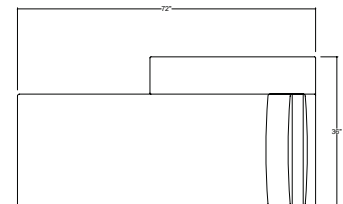

## Rambler Sectional Sofa

**Finishes**  
Upholstered in Ficari fabric or leather

**Customization**  
Custom sizes available on request  
Subject to review by Ficari

**Product Dimensions**  
72" D x 99" W x 30" H  
16.5" Seat Height

**Net Weight**

**Packaged Dimensions**

**Packaged Weight**

**Designer**  
Andrew Morson

**Required Yardage**  
COM: 20 YD  
COL: 360 SF

**Certifications**  
Foam CAL TB-117-2013

**Sustainability**  
Foam Free Packaging  
FSC Hardwoods

## Modular Components

**Armless Middle Element**  
COM: 4 YDS COL: 72 SF

**Corner Element**  
COM: 5 YDS COL: 90 SF

**End Element with Arm L/R**  
COM: 5 YDS COL: 90 SF

**Chaise Element**  
COM: 10 YDS COL: 180 SF

## Sectional Configurations

Sectional Sofa R/L  
COM: 20 YDS COL: 360 SF

U Shape Sofa  
COM: 36 YDS COL: 648 SF

Corner Sectional  
COM: 20 YDS COL: 360 SF