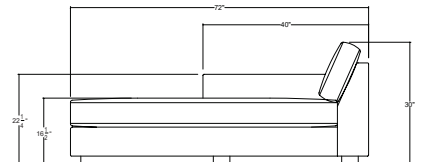

## Rambler Sectional Sofa

**Finishes**  
Upholstered in Ficari fabric or leather

**Customization**  
Custom sizes available on request  
Subject to review by Ficari

**Product Dimensions**  
72" D x 99" W x 30" H  
16.5" Seat Height

**Net Weight**

**Packaged Dimensions**

**Packaged Weight**

**Designer**  
Andrew Morson

**Required Yardage**  
COM: 20 YD  
COL: 360 SF

**Certifications**  
Foam CAL TB-117-2013

**Sustainability**  
Foam Free Packaging  
FSC Hardwoods

## Modular Components

**Armless Middle Element**  
COM: 4 YDS COL: 72 SF

**Corner Element**  
COM: 5 YDS COL: 90 SF

**End Element with Arm L/R**  
COM: 5 YDS COL: 90 SF

**Chaise Element**  
COM: 10 YDS COL: 180 SF

## Sectional Configurations

Sectional Sofa R/L  
COM: 20 YDS COL: 360 SF

U Shape Sofa  
COM: 36 YDS COL: 648 SF

Corner Sectional  
COM: 20 YDS COL: 360 SF