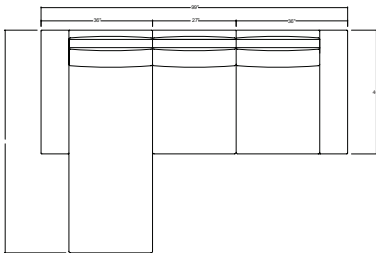

## Rambler Sectional Sofa

**Finishes**  
Upholstered in Ficari fabric or leather

**Customization**  
Custom sizes available on request  
Subject to review by Ficari

**Product Dimensions**  
72" D x 99" W x 30" H  
16.5" Seat Height

**Net Weight**

**Packaged Dimensions**

**Packaged Weight**

**Designer**  
Andrew Morson

**Required Yardage**  
COM: 20 YD  
COL: 360 SF

**Certifications**  
Foam CAL TB-117-2013

**Sustainability**  
Foam Free Packaging  
FSC Hardwoods

## Modular Components

**Armless Middle Element**  
COM: 4 YDS COL: 72 SF

**Corner Element**  
COM: 5 YDS COL: 90 SF

**End Element with Arm L/R**  
COM: 5 YDS COL: 90 SF

**Chaise Element**  
COM: 10 YDS COL: 180 SF

## Sectional Configurations

Sectional Sofa R/L  
COM: 20 YDS COL: 360 SF

U Shape Sofa  
COM: 36 YDS COL: 648 SF

Corner Sectional  
COM: 20 YDS COL: 360 SF