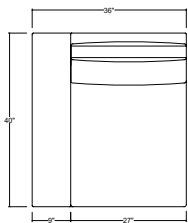

## Rambler Sectional Sofa

**Finishes**  
Upholstered in Ficari fabric or leather

**Customization**  
Custom sizes available on request  
Subject to review by Ficari

**Product Dimensions**  
72" D x 99" W x 30" H  
16.5" Seat Height

**Net Weight**

**Packaged Dimensions**

**Packaged Weight**

**Designer**  
Andrew Morson

**Required Yardage**  
COM: 20 YD  
COL: 360 SF

**Certifications**  
Foam CAL TB-117-2013

**Sustainability**  
Foam Free Packaging  
FSC Hardwoods

## Modular Components

**Armless Middle Element**  
COM: 4 YDS COL: 72 SF

**Corner Element**  
COM: 5 YDS COL: 90 SF

**End Element with Arm L/R**  
COM: 5 YDS COL: 90 SF

**Chaise Element**  
COM: 10 YDS COL: 180 SF

## Sectional Configurations

Sectional Sofa R/L  
COM: 20 YDS COL: 360 SF

U Shape Sofa  
COM: 36 YDS COL: 648 SF

Corner Sectional  
COM: 20 YDS COL: 360 SF