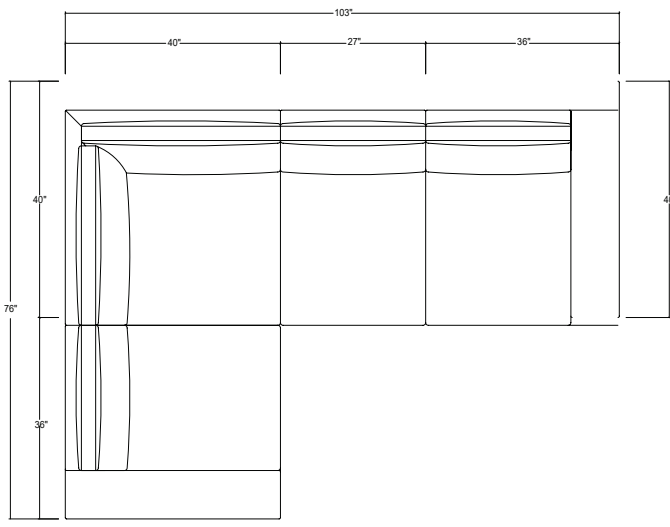

## Rambler Sectional Sofa

**Finishes**  
Upholstered in Ficari fabric or leather

**Customization**  
Custom sizes available on request  
Subject to review by Ficari

**Product Dimensions**  
72" D x 99" W x 30" H  
16.5" Seat Height

## Modular Components

**Armless Middle Element**  
COM: 4 YDS COL: 72 SF

**Corner Element**  
COM: 5 YDS COL: 90 SF

**End Element with Arm L/R**  
COM: 5 YDS COL: 90 SF

**Chaise Element**  
COM: 10 YDS COL: 180 SF

## Sectional Configurations

Sectional Sofa R/L  
COM: 20 YDS COL: 360 SF

U Shape Sofa  
COM: 36 YDS COL: 648 SF

Corner Sectional  
COM: 20 YDS COL: 360 SF