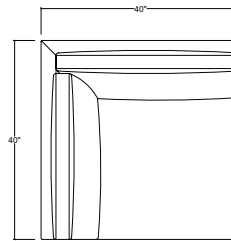

## Rambler Sectional Sofa

**Finishes**  
Upholstered in Ficari fabric or leather

**Customization**  
Custom sizes available on request  
Subject to review by Ficari

**Product Dimensions**  
72" D x 99" W x 30" H  
16.5" Seat Height

**Net Weight**

**Packaged Dimensions**

**Packaged Weight**

**Designer**  
Andrew Morson

**Required Yardage**  
COM: 20 YD  
COL: 360 SF

**Certifications**  
Foam CAL TB-117-2013

**Sustainability**  
Foam Free Packaging  
FSC Hardwoods

## Modular Components

**Armless Middle Element**  
COM: 4 YDS COL: 72 SF

**Corner Element**  
COM: 5 YDS COL: 90 SF

**End Element with Arm L/R**  
COM: 5 YDS COL: 90 SF

**Chaise Element**  
COM: 10 YDS COL: 180 SF

## Sectional Configurations

Sectional Sofa R/L  
COM: 20 YDS COL: 360 SF

U Shape Sofa  
COM: 36 YDS COL: 648 SF

Corner Sectional  
COM: 20 YDS COL: 360 SF