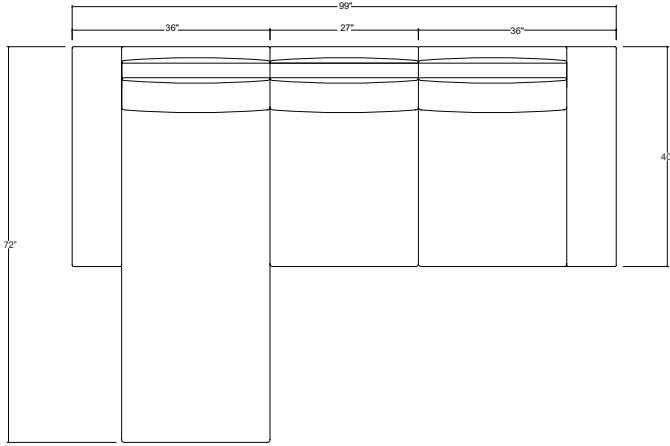

## Rambler Sectional Sofa

**Finishes**  
Upholstered in Ficari fabric or leather

**Customization**  
Custom sizes available on request  
Subject to review by Ficari

**Product Dimensions**  
72" D x 99" W x 30" H  
16.5" Seat Height

## Modular Components

**Armless Middle Element**  
COM: 4 YDS COL: 72 SF

**Corner Element**  
COM: 5 YDS COL: 90 SF

**End Element with Arm L/R**  
COM: 5 YDS COL: 90 SF

**Chaise Element**  
COM: 10 YDS COL: 180 SF

## Sectional Configurations

Sectional Sofa R/L  
COM: 20 YDS COL: 360 SF

U Shape Sofa  
COM: 36 YDS COL: 648 SF

Corner Sectional  
COM: 20 YDS COL: 360 SF