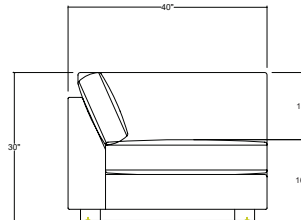

## Rambler Sectional Sofa

**Finishes**  
Upholstered in Ficari fabric or leather

**Customization**  
Custom sizes available on request  
Subject to review by Ficari

**Product Dimensions**  
72" D x 99" W x 30" H  
16.5" Seat Height

**Net Weight**

**Packaged Dimensions**

**Packaged Weight**

**Designer**  
Andrew Morson

**Required Yardage**  
COM: 20 YD  
COL: 360 SF

**Certifications**  
Foam CAL TB-117-2013

**Sustainability**  
Foam Free Packaging  
FSC Hardwoods

## Modular Components

**Armless Middle Element**  
COM: 4 YDS COL: 72 SF

**Corner Element**  
COM: 5 YDS COL: 90 SF

**End Element with Arm L/R**  
COM: 5 YDS COL: 90 SF

**Chaise Element**  
COM: 10 YDS COL: 180 SF

## Sectional Configurations

Sectional Sofa R/L  
COM: 20 YDS COL: 360 SF

U Shape Sofa  
COM: 36 YDS COL: 648 SF

Corner Sectional  
COM: 20 YDS COL: 360 SF