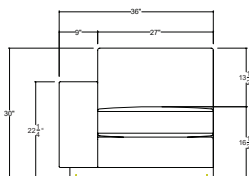

## Rambler Sectional Sofa

**Finishes**  
Upholstered in Ficari fabric or leather

**Customization**  
Custom sizes available on request  
Subject to review by Ficari

**Product Dimensions**  
72" D x 99" W x 30" H  
16.5" Seat Height

**Net Weight**

**Packaged Dimensions**

**Packaged Weight**

**Designer**  
Andrew Morson

**Required Yardage**  
COM: 20 YD  
COL: 360 SF

**Certifications**  
Foam CAL TB-117-2013

**Sustainability**  
Foam Free Packaging  
FSC Hardwoods

## Modular Components

**Armless Middle Element**  
COM: 4 YDS COL: 72 SF

**Corner Element**  
COM: 5 YDS COL: 90 SF

**End Element with Arm L/R**  
COM: 5 YDS COL: 90 SF

**Chaise Element**  
COM: 10 YDS COL: 180 SF

## Sectional Configurations

Sectional Sofa R/L  
COM: 20 YDS COL: 360 SF

U Shape Sofa  
COM: 36 YDS COL: 648 SF

Corner Sectional  
COM: 20 YDS COL: 360 SF