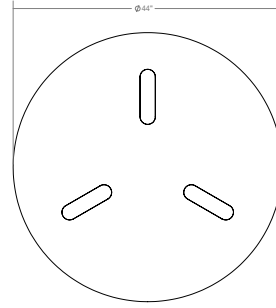

Pozza Coffee Table

Customization
Custom sizes available on request
Subject to review by Ficari

Designer
Andrew Morson

Product Dimensions
44" D x 44" W x 12" H

Sustainability
Foam Free Packaging

Net Weight
70lbs

Packaged Dimensions
48" x 48" x 20"

Packaged Weight
95lbs

Finishes

Solid wood tabletop and base available in standard Ficari wood finishes. Metal trims available in standard Ficari metal finishes.

Standard Sizes

Pozza Coffee Table 52"

Pozza Coffee Table 44"