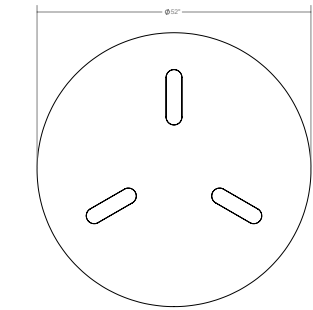

Pozza Coffee Table

Customization
Custom sizes available on request
Subject to review by Ficari

Designer
Andrew Morson

Product Dimensions
44" D x 44" W x 12" H

Sustainability
Foam Free Packaging

Net Weight
70lbs

Packaged Dimensions
48" x 48" x 20"

Packaged Weight
95lbs

Finishes

Solid wood tabletop and base available in standard Ficari wood finishes. Metal trims available in standard Ficari metal finishes.

Standard Sizes

Pozza Coffee Table 52"

Pozza Coffee Table 44"