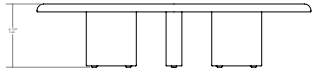

Pozza Coffee Table

Customization
Custom sizes available on request
Subject to review by Ficari

Designer
Andrew Morson

Product Dimensions
44" D x 44" W x 12" H

Sustainability
Foam Free Packaging

Net Weight
70lbs

Packaged Dimensions
48" x 48" x 20"

Packaged Weight
95lbs

Finishes

Solid wood tabletop and base available in standard Ficari wood finishes. Metal trims available in standard Ficari metal finishes.

Standard Sizes