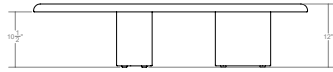

Pozza Coffee Table 52"