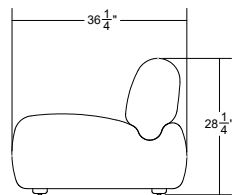

Modular Components

Armless Middle Element / End
COM: 5 YDS COL: 90 SF

Corner Element
COM: 6 YDS COL: 108 SF