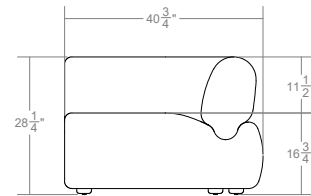

## Piccola Barolo Sectional Sofa

**Finishes**  
Upholstered in Ficari fabric or leather

**Customization**  
Custom sizes available on request  
Subject to review by Ficari

**Designer**  
Andrew Morson

**Product Dimensions**  
72.25" D x 100.25" W x 28.25" H  
16.75" Seat Height

**Required Yardage**  
COM: 21 YD  
COL: 378 SF

**Net Weight**  
250lbs

**Certifications**  
Foam CAL TB-117-2013

**Packaged Dimensions**  
44" x 44" x 32" QTY 4

**Sustainability**  
Foam Free Packaging  
FSC Hardwoods

## Modular Components

**Armless Middle Element / End**  
COM: 5 YDS COL: 90 SF

**Corner Element**  
COM: 6 YDS COL: 108 SF

**Left Arm End Element**  
COM: 6 YDS COL: 108 SF

**Right Arm End Element**  
COM: 6 YDS COL: 108 SF

## Sectional Configurations

**Sectional Sofa R/L**  
COM: 21 YDS COL: 378 SF

**U Shape Sofa**  
COM: 32 YDS COL: 576 SF

**Sectional Sofa with Arms**  
COM: 23 YDS COL: 414 SF