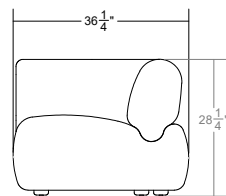

Left Arm End Element
COM: 6 YDS COL: 108 SF

Right Arm End Element
COM: 6 YDS COL: 108 SF