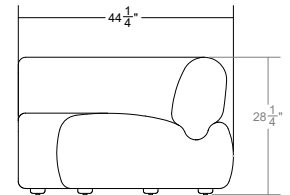

Modular Components

Armless Middle Element / End
COM: 5 YDS COL: 90 SF

Corner Element
COM: 6 YDS COL: 108 SF