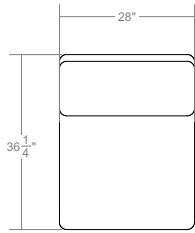

Modular Components

Armless Middle Element / End
COM: 5 YDS COL: 90 SF

Corner Element
COM: 6 YDS COL: 108 SF