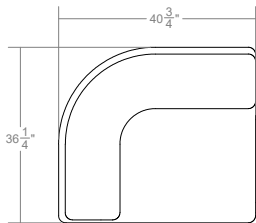

## Piccola Barolo Sectional Sofa

**Finishes**  
Upholstered in Ficari fabric or leather

**Customization**  
Custom sizes available on request  
Subject to review by Ficari

**Designer**  
Andrew Morson

**Product Dimensions**  
72.25" D x 100.25" W x 28.25" H  
16.75" Seat Height

**Required Yardage**  
COM: 21 YD  
COL: 378 SF

**Net Weight**  
250lbs

**Certifications**  
Foam CAL TB-117-2013

**Packaged Dimensions**  
44" x 44" x 32" QTY 4

**Sustainability**  
Foam Free Packaging  
FSC Hardwoods

## Modular Components

**Armless Middle Element / End**  
COM: 5 YDS COL: 90 SF

**Corner Element**  
COM: 6 YDS COL: 108 SF

**Left Arm End Element**  
COM: 6 YDS COL: 108 SF

**Right Arm End Element**  
COM: 6 YDS COL: 108 SF

## Sectional Configurations

**Sectional Sofa R/L**  
COM: 21 YDS COL: 378 SF

**U Shape Sofa**  
COM: 32 YDS COL: 576 SF

**Sectional Sofa with Arms**  
COM: 23 YDS COL: 414 SF