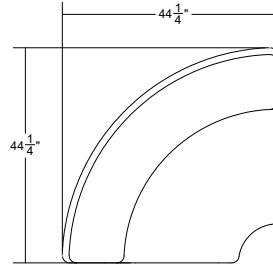

Modular Components

Armless Middle Element / End
COM: 5 YDS COL: 90 SF

Corner Element
COM: 6 YDS COL: 108 SF