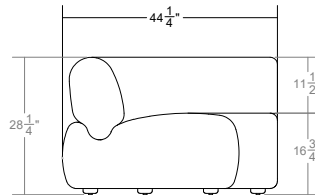

Modular Components

Armless Middle Element / End
COM: 5 YDS COL: 90 SF

Corner Element
COM: 6 YDS COL: 108 SF