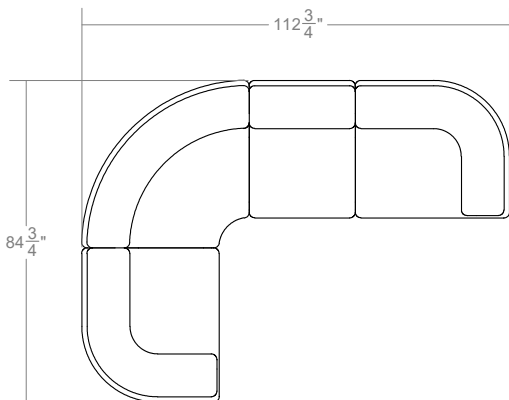

## Piccola Barolo Sectional Sofa

**Finishes**  
Upholstered in Ficari fabric or leather

**Customization**  
Custom sizes available on request  
Subject to review by Ficari

**Designer**  
Andrew Morson

**Product Dimensions**  
72.25" D x 100.25" W x 28.25" H  
16.75" Seat Height

## Modular Components

**Armless Middle Element / End**  
COM: 5 YDS COL: 90 SF

**Corner Element**  
COM: 6 YDS COL: 108 SF

**Left Arm End Element**  
COM: 6 YDS COL: 108 SF

**Right Arm End Element**  
COM: 6 YDS COL: 108 SF

## Sectional Configurations

**Sectional Sofa R/L**  
COM: 21 YDS COL: 378 SF

**U Shape Sofa**  
COM: 32 YDS COL: 576 SF

**Sectional Sofa with Arms**  
COM: 23 YDS COL: 414 SF