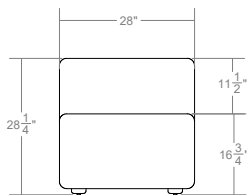

Modular Components

Armless Middle Element / End
COM: 5 YDS COL: 90 SF

Corner Element
COM: 6 YDS COL: 108 SF