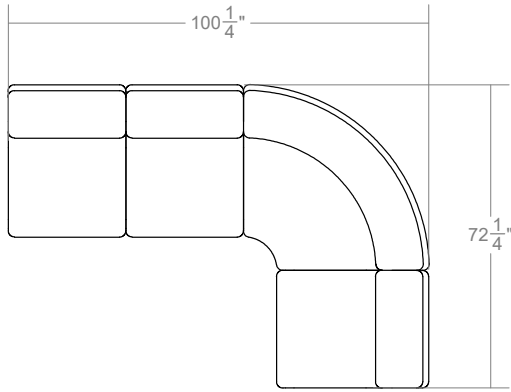

## Piccola Barolo Sectional Sofa

**Finishes**  
Upholstered in Ficari fabric or leather

**Customization**  
Custom sizes available on request  
Subject to review by Ficari

**Designer**  
Andrew Morson

**Product Dimensions**  
72.25" D x 100.25" W x 28.25" H  
16.75" Seat Height

## Modular Components

**Armless Middle Element / End**  
COM: 5 YDS COL: 90 SF

**Corner Element**  
COM: 6 YDS COL: 108 SF

**Left Arm End Element**  
COM: 6 YDS COL: 108 SF

**Right Arm End Element**  
COM: 6 YDS COL: 108 SF

## Sectional Configurations

**Sectional Sofa R/L**  
COM: 21 YDS COL: 378 SF

**U Shape Sofa**  
COM: 32 YDS COL: 576 SF

**Sectional Sofa with Arms**  
COM: 23 YDS COL: 414 SF