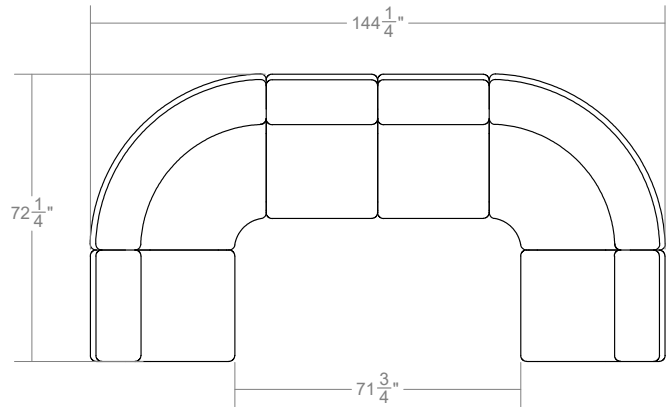

## Piccola Barolo Sectional Sofa

**Finishes**  
Upholstered in Ficari fabric or leather

**Customization**  
Custom sizes available on request  
Subject to review by Ficari

**Designer**  
Andrew Morson

**Product Dimensions**  
72.25" D x 100.25" W x 28.25" H  
16.75" Seat Height

## Modular Components

**Armless Middle Element / End**  
COM: 5 YDS COL: 90 SF

**Corner Element**  
COM: 6 YDS COL: 108 SF

**Left Arm End Element**  
COM: 6 YDS COL: 108 SF

**Right Arm End Element**  
COM: 6 YDS COL: 108 SF

## Sectional Configurations

**Sectional Sofa R/L**  
COM: 21 YDS COL: 378 SF

**U Shape Sofa**  
COM: 32 YDS COL: 576 SF

**Sectional Sofa with Arms**  
COM: 23 YDS COL: 414 SF