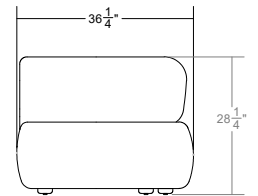

## Piccola Barolo Sectional Sofa

**Finishes**  
Upholstered in Ficari fabric or leather

**Customization**  
Custom sizes available on request  
Subject to review by Ficari

**Designer**  
Andrew Morson

**Product Dimensions**  
72.25" D x 100.25" W x 28.25" H  
16.75" Seat Height

**Required Yardage**  
COM: 21 YD  
COL: 378 SF

**Net Weight**  
250lbs

**Certifications**  
Foam CAL TB-117-2013

**Packaged Dimensions**  
44" x 44" x 32" QTY 4

**Sustainability**  
Foam Free Packaging  
FSC Hardwoods

## Modular Components

**Armless Middle Element / End**  
COM: 5 YDS COL: 90 SF

**Corner Element**  
COM: 6 YDS COL: 108 SF

**Left Arm End Element**  
COM: 6 YDS COL: 108 SF

**Right Arm End Element**  
COM: 6 YDS COL: 108 SF

## Sectional Configurations

**Sectional Sofa R/L**  
COM: 21 YDS COL: 378 SF

**U Shape Sofa**  
COM: 32 YDS COL: 576 SF

**Sectional Sofa with Arms**  
COM: 23 YDS COL: 414 SF