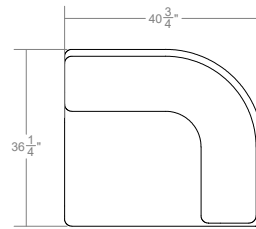

## Piccola Barolo Sectional Sofa

**Finishes**  
Upholstered in Ficari fabric or leather

**Customization**  
Custom sizes available on request  
Subject to review by Ficari

**Designer**  
Andrew Morson

**Product Dimensions**  
72.25" D x 100.25" W x 28.25" H  
16.75" Seat Height

**Required Yardage**  
COM: 21 YD  
COL: 378 SF

**Net Weight**  
250lbs

**Certifications**  
Foam CAL TB-117-2013

**Packaged Dimensions**  
44" x 44" x 32" QTY 4

**Sustainability**  
Foam Free Packaging  
FSC Hardwoods

## Modular Components

**Armless Middle Element / End**  
COM: 5 YDS COL: 90 SF

**Corner Element**  
COM: 6 YDS COL: 108 SF

**Left Arm End Element**  
COM: 6 YDS COL: 108 SF

**Right Arm End Element**  
COM: 6 YDS COL: 108 SF

## Sectional Configurations

**Sectional Sofa R/L**  
COM: 21 YDS COL: 378 SF

**U Shape Sofa**  
COM: 32 YDS COL: 576 SF

**Sectional Sofa with Arms**  
COM: 23 YDS COL: 414 SF