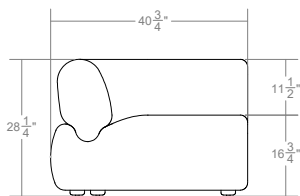

## Piccola Barolo Sectional Sofa

**Finishes**  
Upholstered in Ficari fabric or leather

**Customization**  
Custom sizes available on request  
Subject to review by Ficari

**Designer**  
Andrew Morson

**Product Dimensions**  
72.25" D x 100.25" W x 28.25" H  
16.75" Seat Height

**Required Yardage**  
COM: 21 YD  
COL: 378 SF

**Net Weight**  
250lbs

**Certifications**  
Foam CAL TB-117-2013

**Packaged Dimensions**  
44" x 44" x 32" QTY 4

**Sustainability**  
Foam Free Packaging  
FSC Hardwoods

## Modular Components

**Armless Middle Element / End**  
COM: 5 YDS COL: 90 SF

**Corner Element**  
COM: 6 YDS COL: 108 SF

**Left Arm End Element**  
COM: 6 YDS COL: 108 SF

**Right Arm End Element**  
COM: 6 YDS COL: 108 SF

## Sectional Configurations

**Sectional Sofa R/L**  
COM: 21 YDS COL: 378 SF

**U Shape Sofa**  
COM: 32 YDS COL: 576 SF

**Sectional Sofa with Arms**  
COM: 23 YDS COL: 414 SF