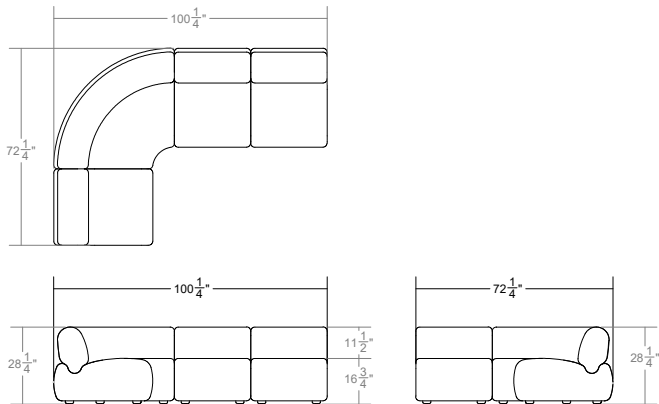

## Piccola Barolo Sectional Sofa

**Finishes**  
Upholstered in Ficari fabric or leather

**Customization**  
Custom sizes available on request  
Subject to review by Ficari

**Designer**  
Andrew Morson

**Product Dimensions**  
72.25" D x 100.25" W x 28.25" H  
16.75" Seat Height

**Required Yardage**  
COM: 21 YD  
COL: 378 SF

**Net Weight**  
250lbs

**Certifications**  
Foam CAL TB-117-2013

**Packaged Dimensions**  
44" x 44" x 32" QTY 4

**Sustainability**  
Foam Free Packaging  
FSC Hardwoods

## Sectional Configurations

**Sectional Sofa R/L**  
COM: 21 YDS COL: 378 SF

**U Shape Sofa**  
COM: 32 YDS COL: 576 SF

**Sectional Sofa with Arms**  
COM: 23 YDS COL: 414 SF