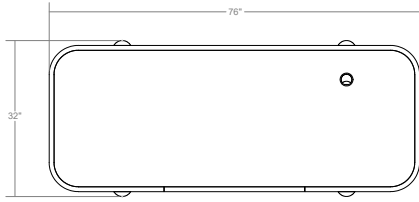

Nido Desk

Customization
 Custom sizes available on request
 Subject to review by Ficari

Designer
 Andrew Morson

Product Dimensions
 32" D x 76" W x 30" H

Required Yardage
 COL 25SF

Net Weight
 180lbs

Sustainability
 Foam Free Packaging

Packaged Dimensions
 84" x 36" x 12"
 36" x 36" x 12"

Packaged Weight
 225lbs

Finishes

Frame available in Ficari standard wood finishes
 Inset leather top available in Ficari standard leathers and COL
 Optional cable grommet in black anodized aluminum

Standard Sizes

Nido Desk with Cable Management

Nido Desk