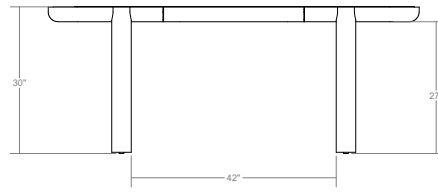

Nido Desk

Customization
 Custom sizes available on request
 Subject to review by Ficari

Designer
 Andrew Morson

Product Dimensions
 32" D x 76" W x 30" H

Required Yardage
 COL 25SF

Net Weight
 180lbs

Sustainability
 Foam Free Packaging

Packaged Dimensions
 84" x 36" x 12"
 36" x 36" x 12"

Packaged Weight
 225lbs

Finishes

Frame available in Ficari standard wood finishes
 Inset leather top available in Ficari standard leathers and COL
 Optional cable grommet in black anodized aluminum

Standard Sizes

Nido Desk with Cable Management

Nido Desk