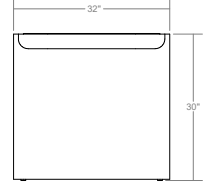

Nido Desk

Customization
 Custom sizes available on request
 Subject to review by Ficari

Designer
 Andrew Morson

Product Dimensions
 32" D x 76" W x 30" H

Required Yardage
 COL 25SF

Net Weight
 180lbs

Sustainability
 Foam Free Packaging

Packaged Dimensions
 84" x 36" x 12"
 36" x 36" x 12"

Packaged Weight
 225lbs

Finishes

Frame available in Ficari standard wood finishes
 Inset leather top available in Ficari standard leathers and COL
 Optional cable grommet in black anodized aluminum

Standard Sizes

Nido Desk with Cable Management

Nido Desk