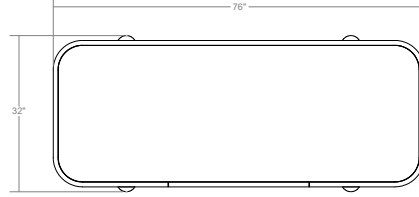

Nido Desk

Customization
 Custom sizes available on request
 Subject to review by Ficari

Designer
 Andrew Morson

Product Dimensions
 32" D x 76" W x 30" H

Required Yardage
 COL 25SF

Net Weight
 180lbs

Sustainability
 Foam Free Packaging

Packaged Dimensions
 84" x 36" x 12"
 36" x 36" x 12"

Packaged Weight
 225lbs

Finishes

Frame available in Ficari standard wood finishes
 Inset leather top available in Ficari standard leathers and COL
 Optional cable grommet in black anodized aluminum

Standard Sizes

Nido Desk with Cable Management

Nido Desk