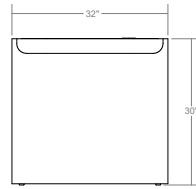

Nido Desk

Customization
 Custom sizes available on request
 Subject to review by Ficari

Designer
 Andrew Morson

Product Dimensions
 32" D x 76" W x 30" H

Required Yardage
 COL 25SF

Net Weight
 180lbs

Sustainability
 Foam Free Packaging

Packaged Dimensions
 84" x 36" x 12"
 36" x 36" x 12"

Packaged Weight
 225lbs

Finishes

Frame available in Ficari standard wood finishes
 Inset leather top available in Ficari standard leathers and COL
 Optional cable grommet in black anodized aluminum

Standard Sizes

Nido Desk with Cable Management

Nido Desk