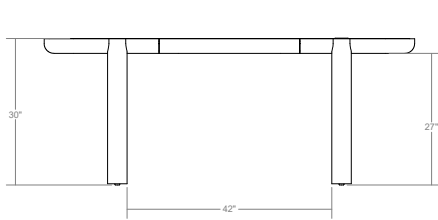

Nido Desk

Customization
 Custom sizes available on request
 Subject to review by Ficari

Designer
 Andrew Morson

Product Dimensions
 32" D x 76" W x 30" H

Required Yardage
 COL 25SF

Net Weight
 180lbs

Sustainability
 Foam Free Packaging

Packaged Dimensions
 84" x 36" x 12"
 36" x 36" x 12"

Packaged Weight
 225lbs

Finishes

Frame available in Ficari standard wood finishes
 Inset leather top available in Ficari standard leathers and COL
 Optional cable grommet in black anodized aluminum

Standard Sizes

Nido Desk with Cable Management

Nido Desk