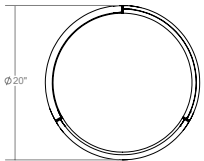

### Frame

Available in Ficari standard metal finishes

Brushed Brass    Antique Bronze    Soft Touch Black

**Customization**  
Available on request  
Subject to review by Ficari

**Product Dimensions**  
20" D x 26" H  
26" Seat Height

**Net Weight**  
30lbs

**Packaged Dimensions**  
28" x 28" x 42"

**Packaged Weight**  
35lbs

**Designer**  
Andrew Morson

**Required Yardage**

COM: 1 YD  
COL: 18 SF

**Certifications**  
Foam CAL TB-117-2013

## Merlot Bar Stool

**Customization**  
Available on request  
Subject to review by Ficari

**Product Dimensions**  
20" D x 30" H  
30" Seat Height

**Net Weight**  
30lbs

**Packaged Dimensions**  
28" x 28" x 42"