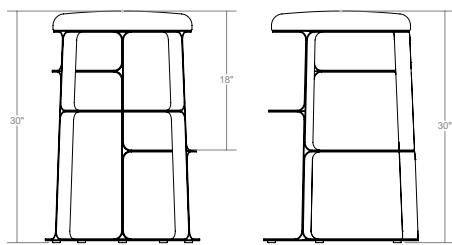

### Frame

Available in Ficari standard metal finishes

Brushed Brass    Antique Bronze    Soft Touch Black

**Customization**  
Available on request  
Subject to review by Ficari

**Product Dimensions**  
20" D x 26" H  
26" Seat Height

**Net Weight**  
30lbs

**Packaged Dimensions**  
28" x 28" x 42"

**Packaged Weight**  
35lbs

**Designer**  
Andrew Morson

**Required Yardage**

COM: 1 YD  
COL: 18 SF

**Certifications**  
Foam CAL TB-117-2013

## Merlot Bar Stool

**Customization**  
Available on request  
Subject to review by Ficari

**Product Dimensions**  
20" D x 30" H  
30" Seat Height

**Net Weight**  
30lbs

**Packaged Dimensions**  
28" x 28" x 42"