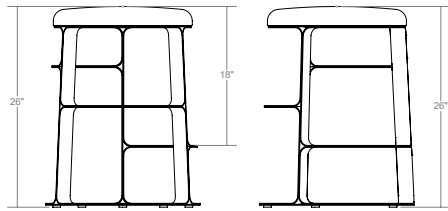

## Merlot Counter Stool

### Frame

Available in Ficari standard metal finishes

Brushed Brass    Antique Bronze    Soft Touch Black

**Customization**  
Available on request  
Subject to review by Ficari

**Product Dimensions**  
20" D x 26" H  
26" Seat Height

**Net Weight**  
30lbs

**Packaged Dimensions**  
28" x 28" x 42"

**Packaged Weight**  
35lbs

**Designer**  
Andrew Morson

**Required Yardage**

COM: 1 YD  
COL: 18 SF

**Certifications**  
Foam CAL TB-117-2013

## Merlot Bar Stool

**Customization**  
Available on request  
Subject to review by Ficari

**Product Dimensions**  
20" D x 30" H  
30" Seat Height

**Net Weight**  
30lbs

**Packaged Dimensions**  
28" x 28" x 42"