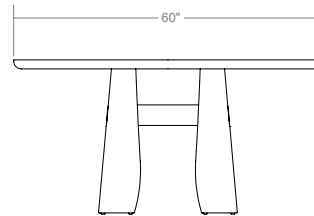

Komi Round Dining Table

Customization
Available on request
Subject to review by Ficari

Designer
Andrew Morson

Product Dimensions
60" W x 60" D x 30" H
72" W x 72" D x 30" H

Sustainability
Foam Free Packaging
FSC Hardwoods

Net Weight
250lbs

Packaged Dimensions
66" x 66" x 36"

Packaged Weight
300lbs

Finishes
Available in Ficari standard wood finishes

Standard Sizes

Komi Round Dining Table 60"

Komi Round Dining Table 72"