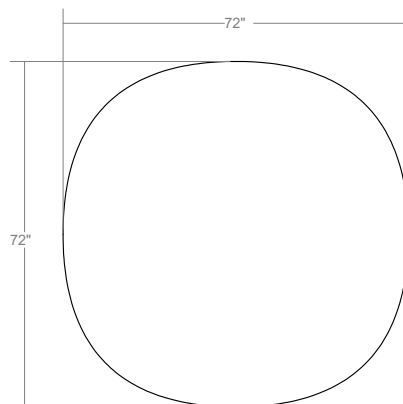

Komi Round Dining Table

Customization
Available on request
Subject to review by Ficari

Designer
Andrew Morson

Product Dimensions
60" W x 60" D x 30" H
72" W x 72" D x 30" H

Sustainability
Foam Free Packaging
FSC Hardwoods

Net Weight
250lbs

Packaged Dimensions
66" x 66" x 36"

Packaged Weight
300lbs

Finishes
Available in Ficari standard wood finishes

Standard Sizes

Komi Round Dining Table 60"

Komi Round Dining Table 72"