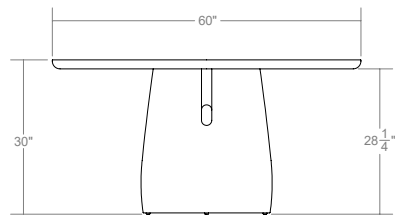

Komi Round Dining Table

Customization
Available on request
Subject to review by Ficari

Designer
Andrew Morson

Product Dimensions
60" W x 60" D x 30" H
72" W x 72" D x 30" H

Sustainability
Foam Free Packaging
FSC Hardwoods

Net Weight
250lbs

Packaged Dimensions
66" x 66" x 36"

Packaged Weight
300lbs

Finishes
Available in Ficari standard wood finishes

Standard Sizes

Komi Round Dining Table 60"

Komi Round Dining Table 72"