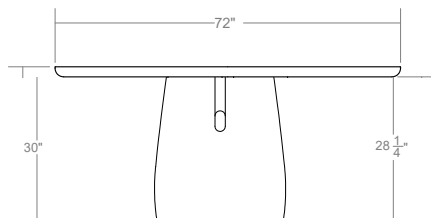

Komi Round Dining Table

Customization
Available on request
Subject to review by Ficari

Designer
Andrew Morson

Product Dimensions
60" W x 60" D x 30" H
72" W x 72" D x 30" H

Sustainability
Foam Free Packaging
FSC Hardwoods

Net Weight
250lbs

Packaged Dimensions
66" x 66" x 36"

Packaged Weight
300lbs

Finishes
Available in Ficari standard wood finishes

Standard Sizes

Komi Round Dining Table 60"

Komi Round Dining Table 72"