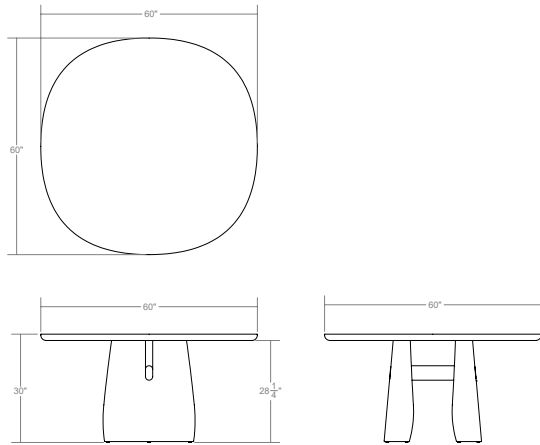

Komi Round Dining Table

Customization
Available on request
Subject to review by Ficari

Designer
Andrew Morson

Product Dimensions
60" W x 60" D x 30" H
72" W x 72" D x 30" H

Sustainability
Foam Free Packaging
FSC Hardwoods

Net Weight
250lbs

Packaged Dimensions
66" x 66" x 36"

Packaged Weight
300lbs

Finishes
Available in Ficari standard wood finishes

Standard Sizes

Komi Round Dining Table 60"

Komi Round Dining Table 72"