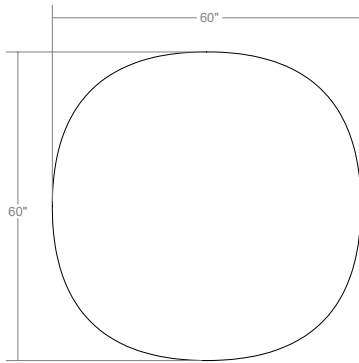

Komi Round Dining Table

Customization
Available on request
Subject to review by Ficari

Designer
Andrew Morson

Product Dimensions
60" W x 60" D x 30" H
72" W x 72" D x 30" H

Sustainability
Foam Free Packaging
FSC Hardwoods

Net Weight
250lbs

Packaged Dimensions
66" x 66" x 36"

Packaged Weight
300lbs

Finishes
Available in Ficari standard wood finishes

Standard Sizes

Komi Round Dining Table 60"

Komi Round Dining Table 72"