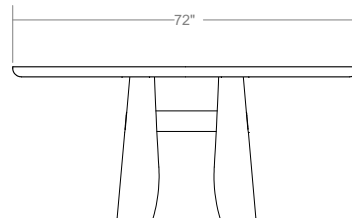

Komi Round Dining Table

Customization
Available on request
Subject to review by Ficari

Designer
Andrew Morson

Product Dimensions
60" W x 60" D x 30" H
72" W x 72" D x 30" H

Sustainability
Foam Free Packaging
FSC Hardwoods

Net Weight
250lbs

Packaged Dimensions
66" x 66" x 36"

Packaged Weight
300lbs

Finishes
Available in Ficari standard wood finishes

Standard Sizes

Komi Round Dining Table 60"

Komi Round Dining Table 72"