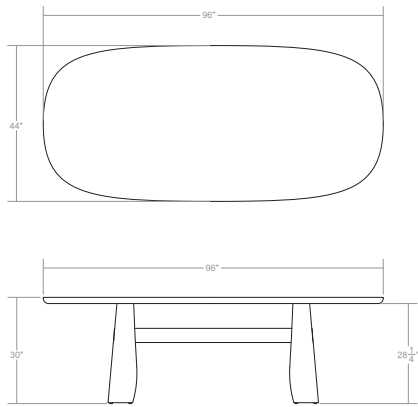

Komi Rectangular Dining Table

Customization
Available on request
Subject to review by Ficari

Designer
Andrew Morson

Product Dimensions
96" W x 44" D x 30" H

Sustainability
Foam Free Packaging
FSC Hardwoods

Net Weight
250lbs

Packaged Dimensions
24" x 24" x 30" QTY 1
96" x 48" x 12" QTY 1

Packaged Weight
300lbs

Finishes

Available in Ficari standard wood finishes

Standard Sizes

Komi Rectangular Dining Table 96"

Komi Rectangular Dining Table 120"