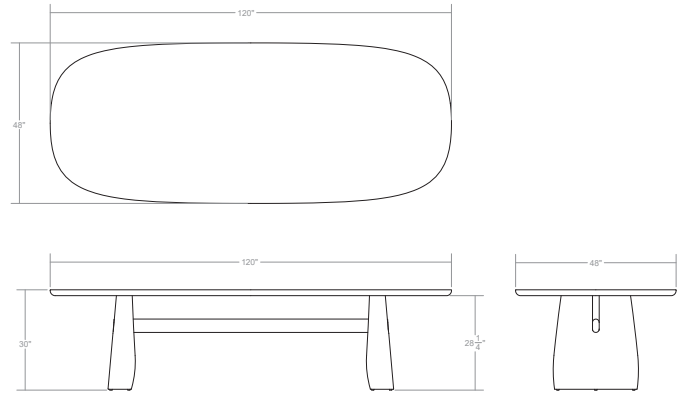

Komi Rectangular Dining Table

Customization
Available on request
Subject to review by Ficari

Designer
Andrew Morson

Product Dimensions
96" W x 44" D x 30" H

Sustainability
Foam Free Packaging
FSC Hardwoods

Net Weight
250lbs

Packaged Dimensions
24" x 24" x 30" QTY 1
96" x 48" x 12" QTY 1

Packaged Weight
300lbs

Finishes

Available in Ficari standard wood finishes

Standard Sizes

Komi Rectangular Dining Table 96"

Komi Rectangular Dining Table 120"