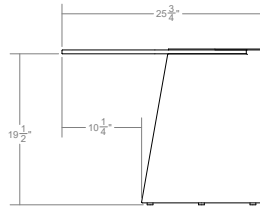

## Isola Side Table

**Customization**  
Custom sizes available on request  
Subject to review by Ficari

**Designer**  
Andrew Morson

**Product Dimensions**  
25.75" D x 24" W x 20" H

**Sustainability**  
Foam Free Packaging

**Net Weight**  
80lbs

**Packaged Dimensions**  
28" x 28" x 24"

**Packaged Weight**  
115lbs

## Standard Sizes

Isola Side Table

Isola Side Table Tall