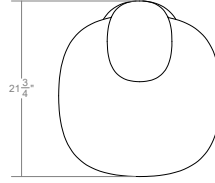

## Isola Side Table

**Customization**  
Custom sizes available on request  
Subject to review by Ficari

**Designer**  
Andrew Morson

**Product Dimensions**  
25.75" D x 24" W x 20" H

**Sustainability**  
Foam Free Packaging

**Net Weight**  
80lbs

**Packaged Dimensions**  
28" x 28" x 24"

**Packaged Weight**  
115lbs

## Standard Sizes

Isola Side Table

Isola Side Table Tall