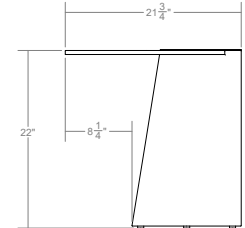

## Isola Side Table

**Customization**  
Custom sizes available on request  
Subject to review by Ficari

**Designer**  
Andrew Morson

**Product Dimensions**  
25.75" D x 24" W x 20" H

**Sustainability**  
Foam Free Packaging

**Net Weight**  
80lbs

**Packaged Dimensions**  
28" x 28" x 24"

**Packaged Weight**  
115lbs

## Standard Sizes

Isola Side Table

Isola Side Table Tall