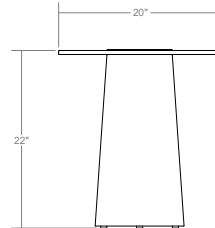

## Isola Side Table

**Customization**  
Custom sizes available on request  
Subject to review by Ficari

**Designer**  
Andrew Morson

**Product Dimensions**  
25.75" D x 24" W x 20" H

**Sustainability**  
Foam Free Packaging

**Net Weight**  
80lbs

**Packaged Dimensions**  
28" x 28" x 24"

**Packaged Weight**  
115lbs

## Standard Sizes

Isola Side Table

Isola Side Table Tall