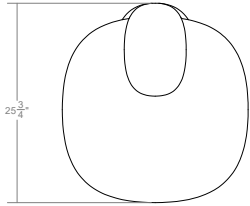

## Isola Side Table

**Customization**  
Custom sizes available on request  
Subject to review by Ficari

**Designer**  
Andrew Morson

**Product Dimensions**  
25.75" D x 24" W x 20" H

**Sustainability**  
Foam Free Packaging

**Net Weight**  
80lbs

**Packaged Dimensions**  
28" x 28" x 24"

**Packaged Weight**  
115lbs

## Standard Sizes

Isola Side Table

Isola Side Table Tall