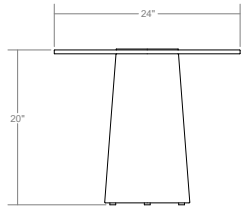

## Isola Side Table

**Customization**  
Custom sizes available on request  
Subject to review by Ficari

**Designer**  
Andrew Morson

**Product Dimensions**  
25.75" D x 24" W x 20" H

**Sustainability**  
Foam Free Packaging

**Net Weight**  
80lbs

**Packaged Dimensions**  
28" x 28" x 24"

**Packaged Weight**  
115lbs

## Standard Sizes

Isola Side Table

Isola Side Table Tall