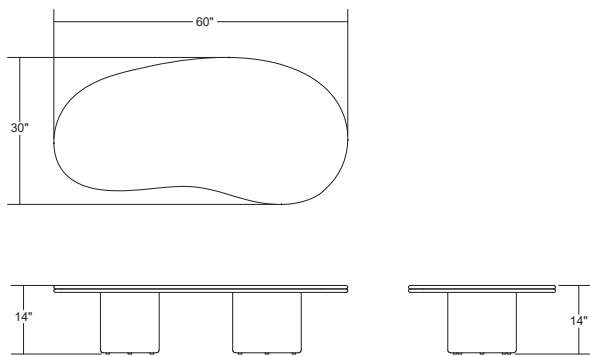

Finishes
Solid quartzite stone tabletop with high gloss lacquered base
Custom lacquer colours and stone finishes available

Taj Mahal Honed   Bone Lacquer

Customization
Custom sizes available on request
Subject to review by Ficari

Designer
Andrew Morson

Product Dimensions
30" D x 60" W x 14" H
30" D x 60" W x 12" H

Sustainability
Foam Free Packaging

Net Weight
300lbs

Packaged Dimensions
36" x 66" x 20"

Packaged Weight
350lbs