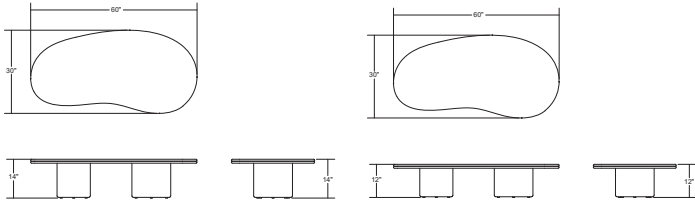

**Designer**  
Andrew Morson

**Product Dimensions**  
30" D x 60" W x 14" H  
30" D x 60" W x 12" H

**Sustainability**  
Foam Free Packaging

**Net Weight**  
300lbs

**Packaged Dimensions**  
36" x 66" x 20"

## Standard Sizes

Flo Coffee Table Small 14" High

Flo Coffee Table Small 12" High