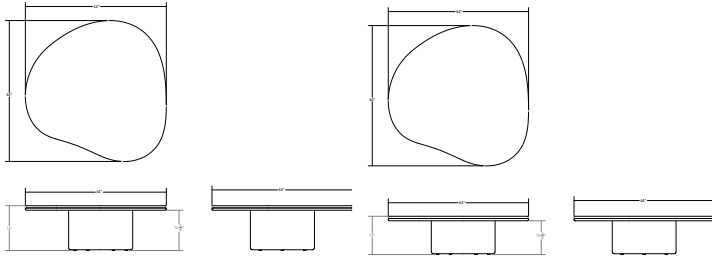

Standard Sizes

Flo Coffee Table Round 14" High

Flo Coffee Table Round 12" High