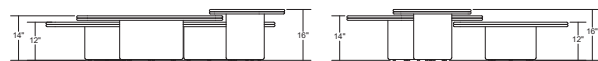

Flo Coffee Table Round Set

Finishes

Solid quartzite stone tabletop with high gloss lacquered base
Custom lacquer colours and stone finishes available

Taj Mahal Honed Bone Lacquer

Customization

Custom sizes available on request
Subject to review by Ficari

Designer

Andrew Morson

Product Dimensions

69.5" D x 75" W x 16" H

Sustainability

Foam Free Packaging

Net Weight

645lbs Combined

Packaged Dimensions

LG Crate: 40" x 76" x 20"

Round Crate: 48" x 48" x 20"

Side Table Crate: 28" x 28" x 24"

Packaged Weight

770lbs Combined