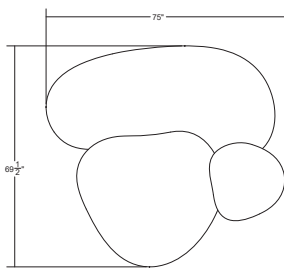

Finishes

Solid quartzite stone tabletop with high gloss lacquered base
Custom lacquer colours and stone finishes available

Taj Mahal Honed Bone Lacquer

Customization

Custom sizes available on request
Subject to review by Ficari

Designer

Andrew Morson

Product Dimensions

69.5" D x 75" W x 16" H

Sustainability

Foam Free Packaging

Net Weight

645lbs Combined

Packaged Dimensions

LG Crate: 40" x 76" x 20"

Round Crate: 48" x 48" x 20"

Side Table Crate: 28" x 28" x 24"

Packaged Weight

770lbs Combined