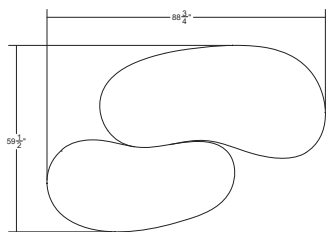

Flo Coffee Table Rectangular Set

Customization
Custom sizes available on request
Subject to review by Ficari

Designer
Andrew Morson

Product Dimensions
59.5" D x 88.75" W x 14" H

Sustainability
Foam Free Packaging

Net Weight
600lbs Combined

Packaged Dimensions
LG Crate: 40" x 76" x 20"
SM Crate: 36" x 66" x 20"

Packaged Weight
700lbs Combined

Finishes
Solid quartzite stone tabletop with high gloss lacquered base
Custom lacquer colours and stone finishes available