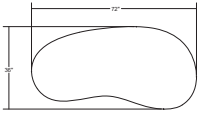

Designer
Andrew Morson

Product Dimensions
36" D x 72" W x 14" H
36" D x 72" W x 12" H

Sustainability
Foam Free Packaging

Net Weight
300lbs

Packaged Dimensions
40" x 76" x 20"

Packaged Weight
350lbs

Standard Sizes