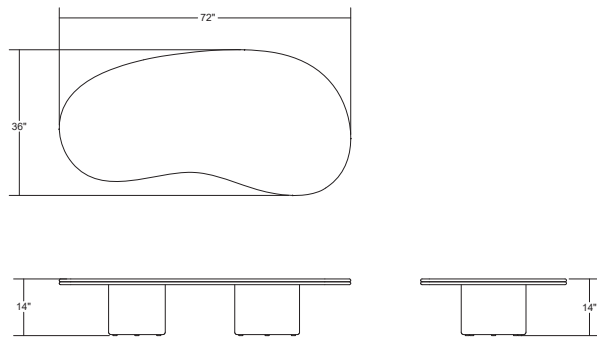

Finishes
Solid quartzite stone tabletop with high gloss lacquered base
Custom lacquer colours and stone finishes available

Taj Mahal Honed   Bone Lacquer

Customization
Custom sizes available on request
Subject to review by Ficari

Designer
Andrew Morson

Product Dimensions
36" D x 72" W x 14" H
36" D x 72" W x 12" H

Sustainability
Foam Free Packaging

Net Weight
300lbs

Packaged Dimensions
40" x 76" x 20"

Packaged Weight
350lbs