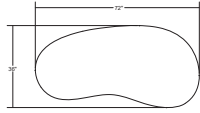

Designer
Andrew Morson

Product Dimensions
36" D x 72" W x 14" H
36" D x 72" W x 12" H

Sustainability
Foam Free Packaging

Net Weight
300lbs

Packaged Dimensions
40" x 76" x 20"

Packaged Weight
350lbs

Standard Sizes