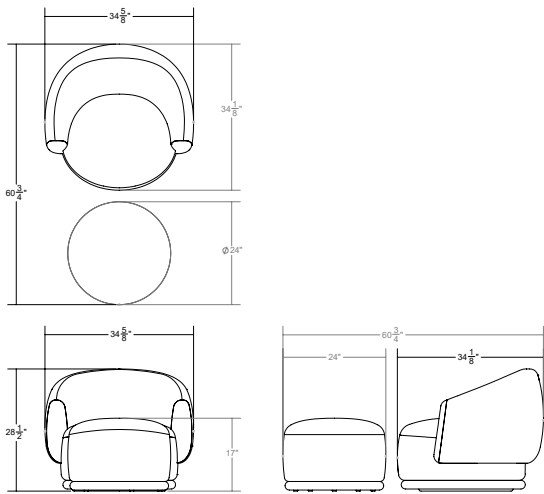

Fiora Swivel Lounge Chair with Ottoman

Finishes

Upholstered in Ficari fabric or leather

Frame

Available in Ficari standard wood finishes

Obsidian Oak Wenge Oak Graphite Oak Flint Oak Ivory Oak Dune Oak

Customization
Available on request
Subject to review by Ficari

Product Dimensions
60.75" D x 34.625" W x 28.5" H
17" Seat Height

Net Weight
65lbs

Packaged Dimensions
Carton 1: 40" x 40" x 32"
Carton 2: 28" x 28" x 24"

Packaged Weight
70lbs

Designer
Andrew Morson

Required Yardage
COM: 8 YD
COL: 144 SF

Certifications
Foam CAL TB-117-2013

Sustainability
Foam Free Packaging
FSC Hardwoods

Interior Cushioning
Other foam types are available
upon request