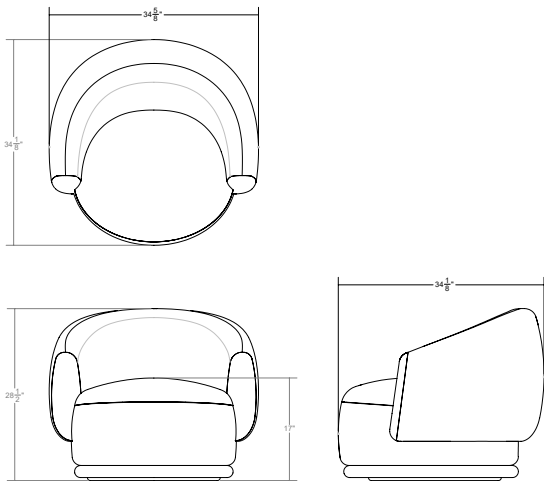

Finishes
Upholstered in Ficari fabric or leather

Frame
Available in Ficari standard wood finishes