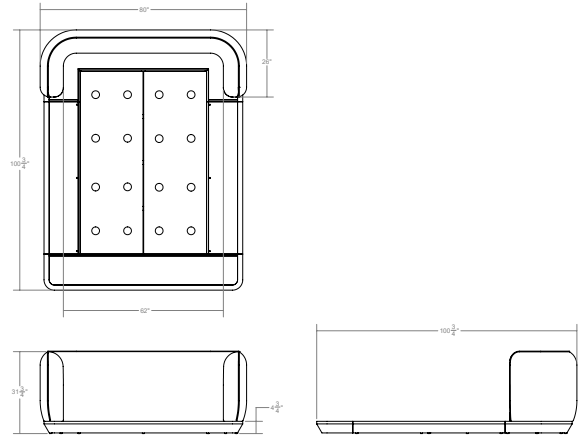

Bodom Bed Frame

Customization
Available on request
Subject to review by Ficari

Designer
Andrew Morson

Product Dimensions
100.75" D x 96" W x 31.75" H
4.75" Plinth Height

Required Yardage
COM: 7.5 YD
COL: 135 SF

Queen Size Bed Frame
COM: 7.5 YDS COL: 135 SF