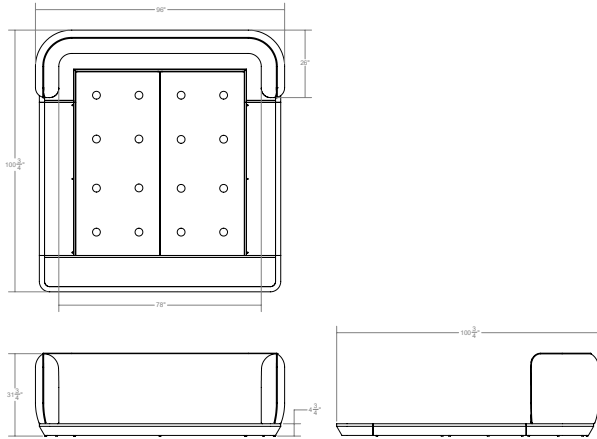

Available Sizes

King Size Bed Frame
COM: 7.5 YDS COL: 135 SF