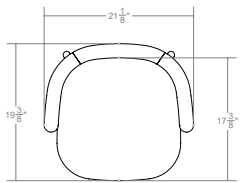

Finishes

Upholstered in Ficari fabric or leather