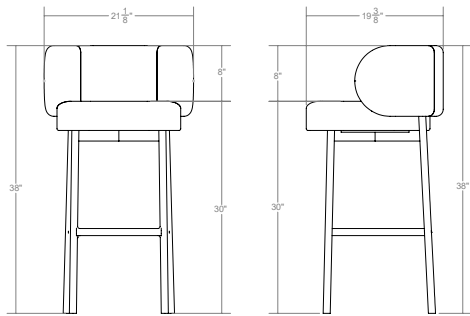

Finishes

Upholstered in Ficari fabric or leather

Frame

Available in Ficari standard metal finishes

Brushed Brass   Antique Bronze   Soft Touch Black

Auri Bar Stool

Customization
Available on request
Subject to review by Ficari

Product Dimensions
19.5" D x 21" W x 38" H
30" Seat Height

Net Weight
30lbs

Packaged Dimensions
28" x 28" x 42"

Packaged Weight
35lbs

Designer
Andrew Morson

Required Yardage

COM: 2 YD
COL: 36 SF

Certifications
Foam CAL TB-117-2013

Sustainability
Foam Free Packaging
FSC Hardwoods

Interior Cushioning
Other foam types are available
upon request