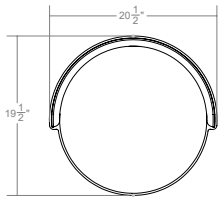

Finishes
Upholstered in Ficari fabric or leather

Frame
Available in Ficari standard wood and metal finishes