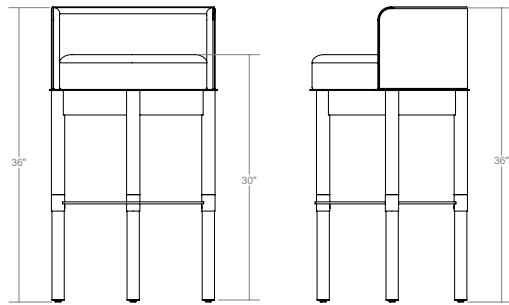

Finishes
Upholstered in Ficari fabric or leather

Frame
Available in Ficari standard wood and metal finishes